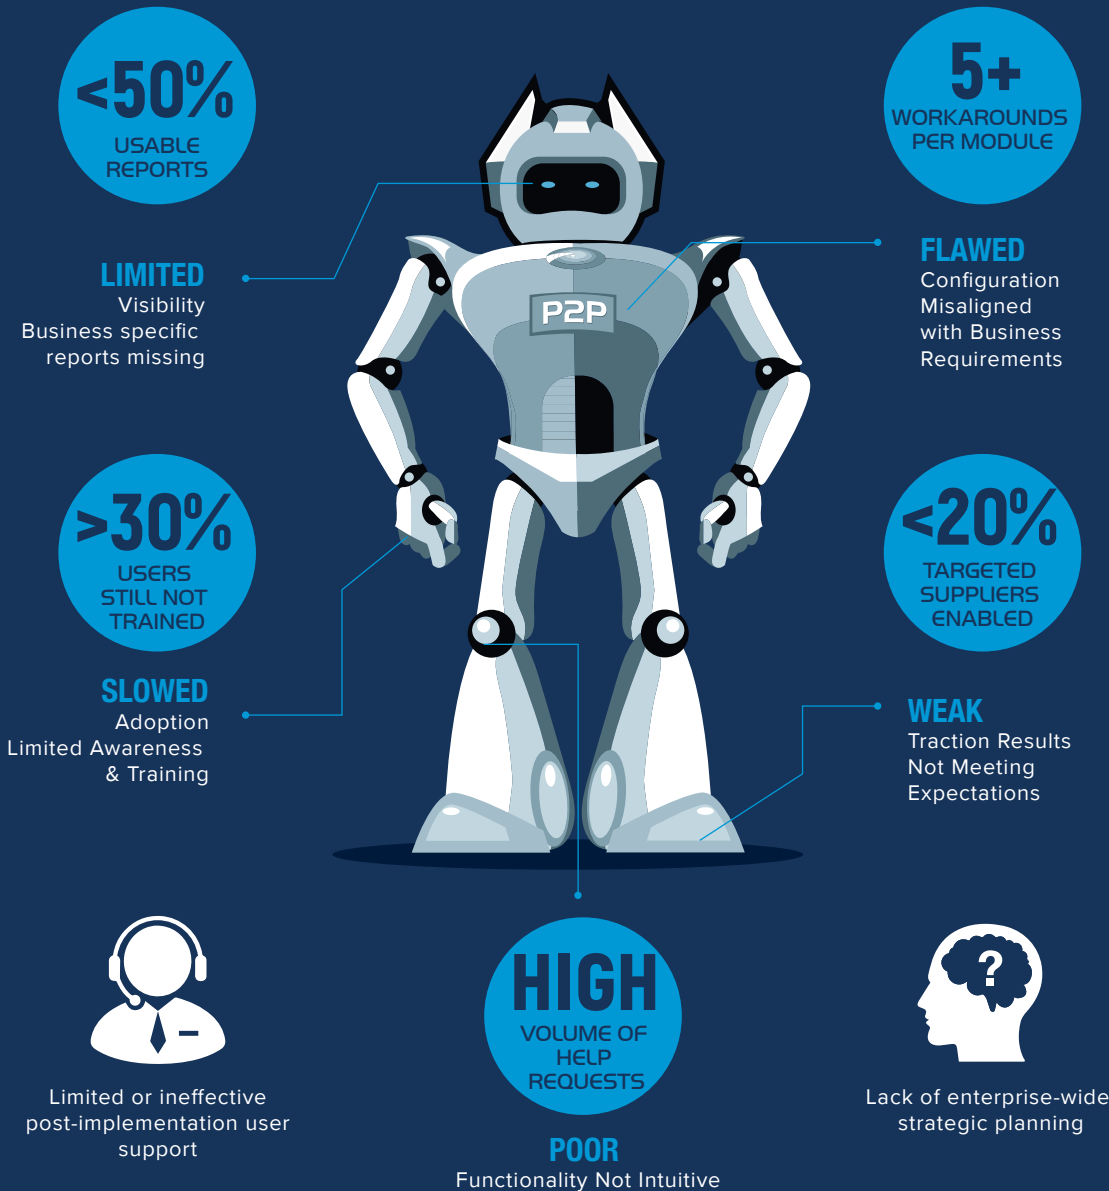

WHAT ARE THE SYMPTOMS THAT LEAD TO A P2P TECH RESCUE?

THERE ARE TREATMENT OPTIONS AVAILABLE THAT WILL ENSURE YOUR P2P TECHNOLOGY INVESTMENT WILL DELIVER

CUSTOM

Specialized P2P Technology recovery services

QUICK SERVICE

Deploy a P2P Consultant to take immediate action

DIAGNOSTIC

Onsite assessment to determine the problem areas

IT'S NEVER TOO LATE FOR A CHECK UP!
P2P TECHNOLOGY SOLUTIONS PERFORM BEST
WHEN GIVEN THE RIGHT ATTENTION